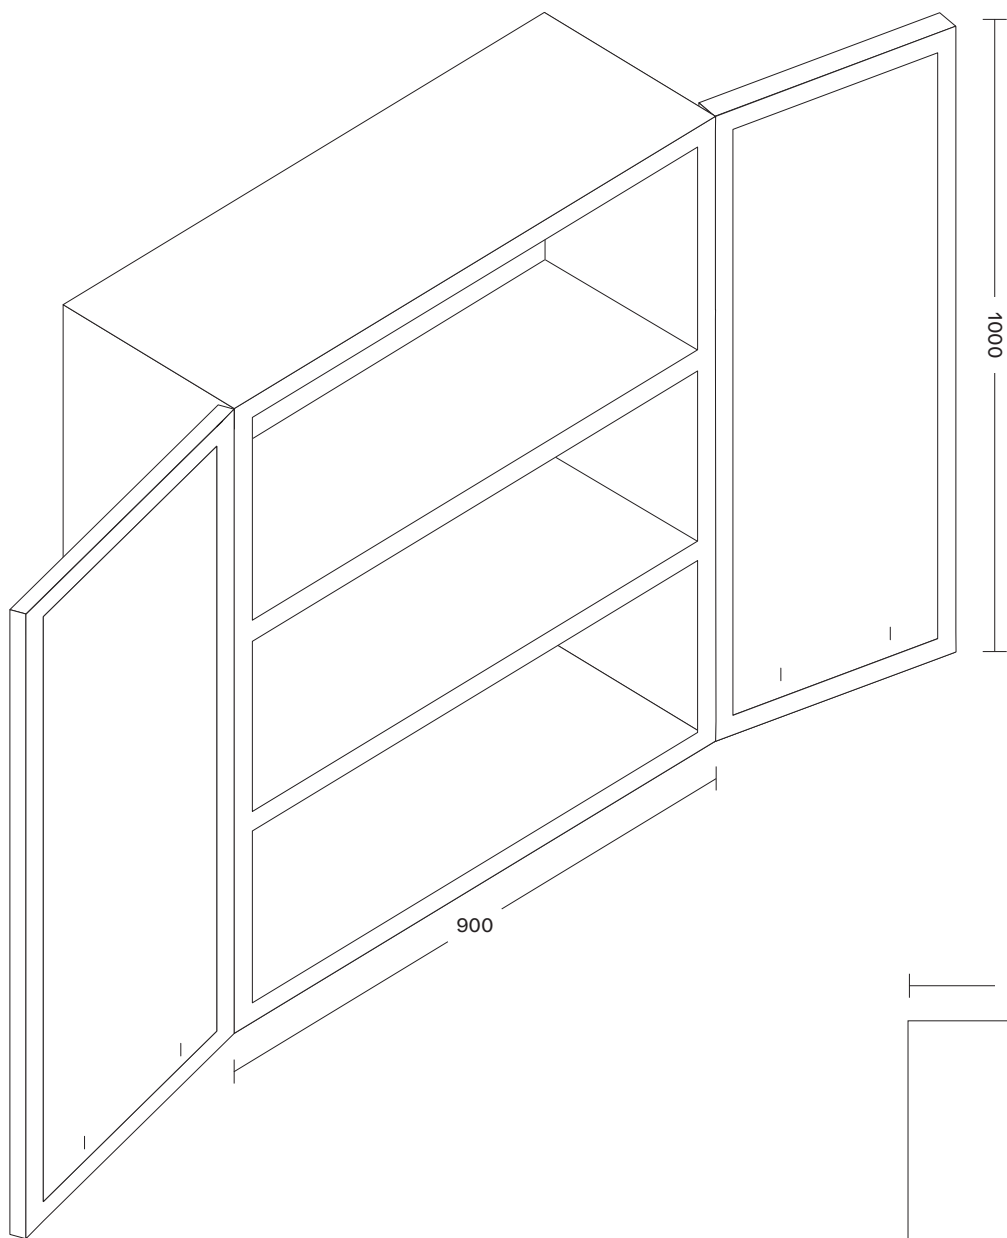

---

Category	Storage
----------	---------

---

Dimension	W900 × D320 × H1000 mm
-----------	------------------------

---

Material	Steel
----------	-------

---

Color	
-------	---

---

Year	2021
------	------

---

Price	1,400,000 KRW
-------	---------------

---

Perspective

Top

Side