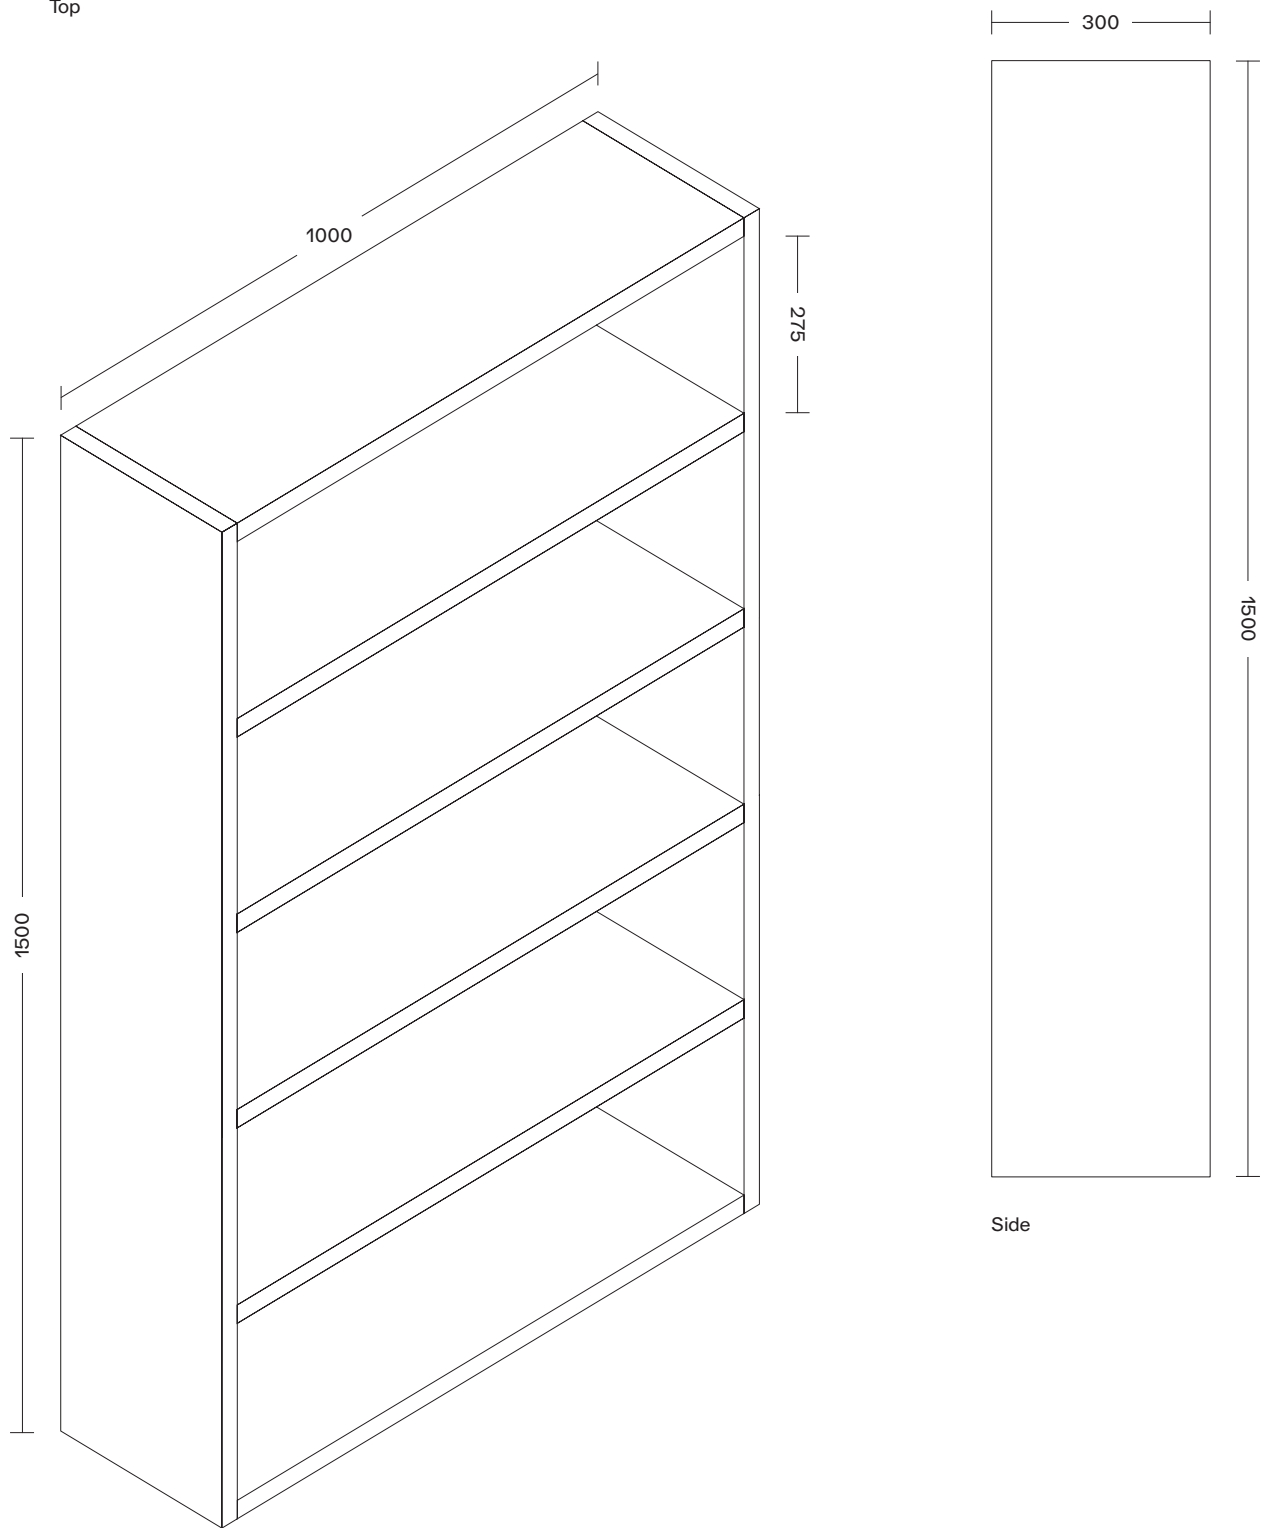

Category	Storage
Dimension	W1000 × D300 × H1500 mm
Material	Steel
Color	
Year	2021
Price	1,500,000 KRW

Top

Perspective

Side