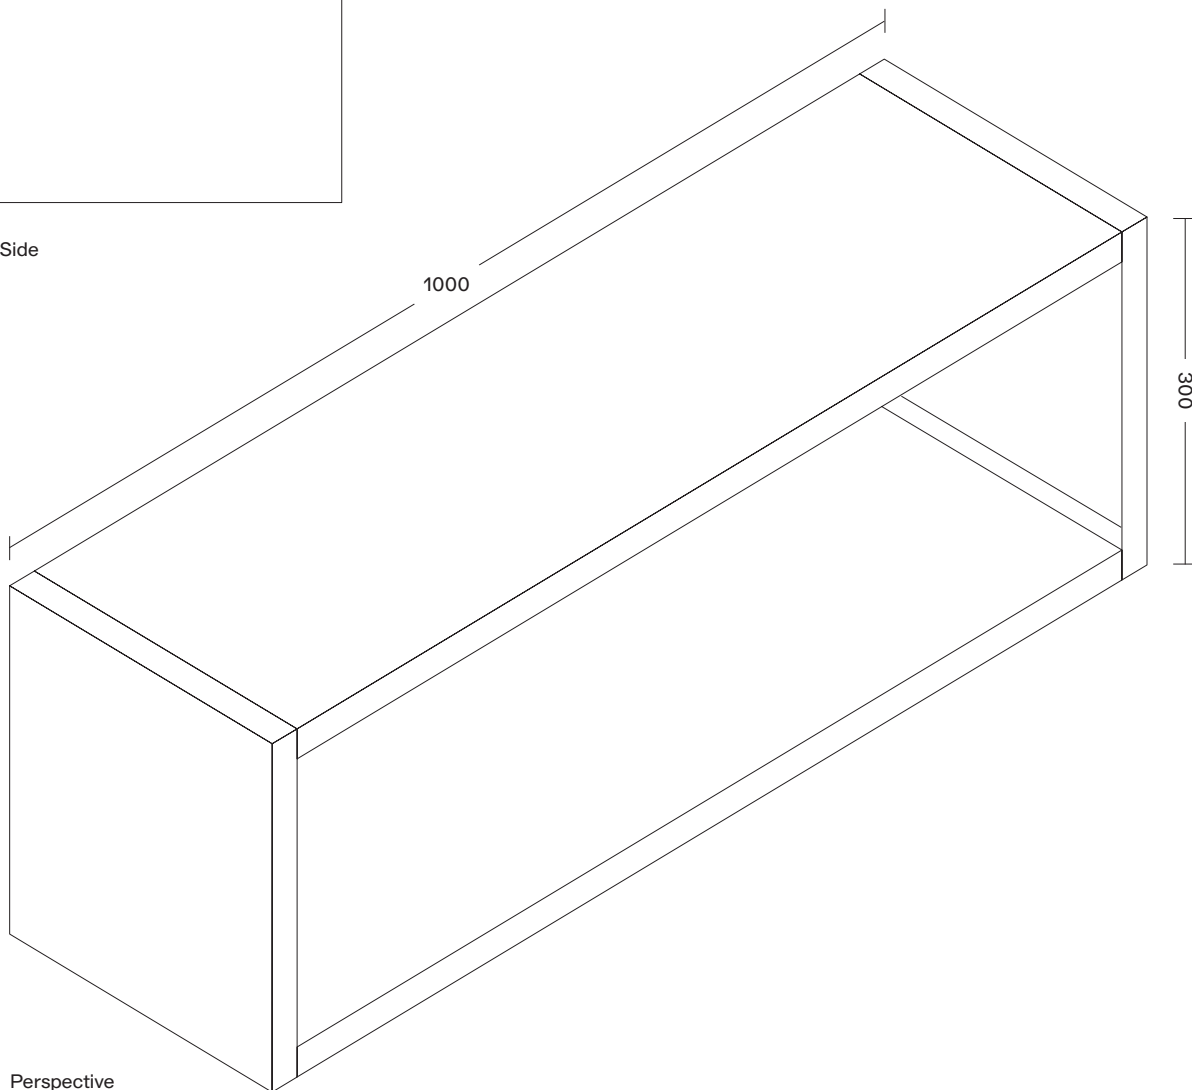

Category	Storage
Dimension	W1000 × D300 × H300 mm
Material	Steel
Color	
Year	2021
Price	600,000 KRW

Side

Perspective

Top