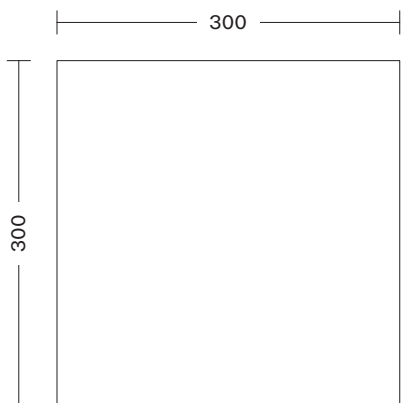

Category	Storage
Dimension	W1000 × D300 × H300 mm
Material	Steel
Color	
Year	2021
Price	600,000 KRW

Side

Perspective

Top