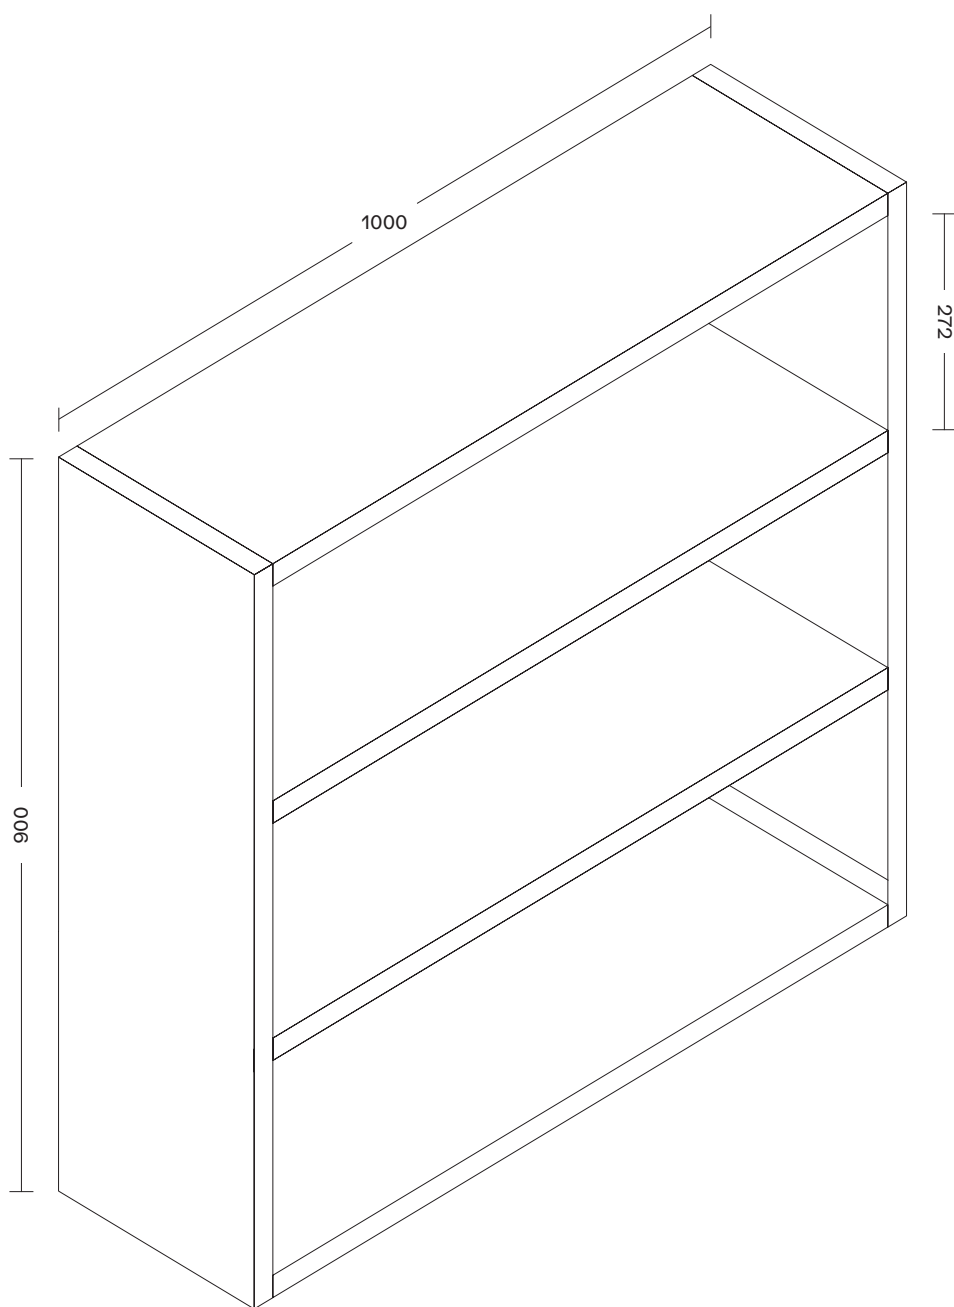

Category	Storage
Dimension	W1000 × D300 × H900 mm
Material	Steel
Color	
Year	2021
Price	900,000 KRW

Top

Perspective

Side