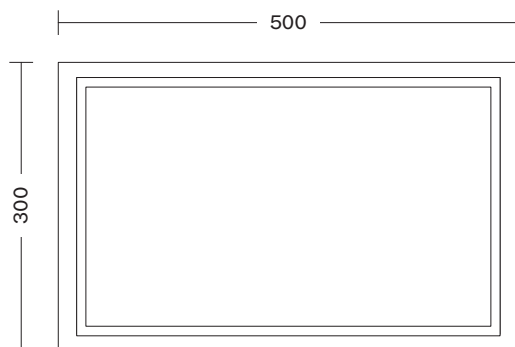

Category	Storage
Dimension	W500 × D300 × H900 mm
Material	Steel, glass
Color	
Year	2020
Price	500,000 KRW

Front

Top

Perspective