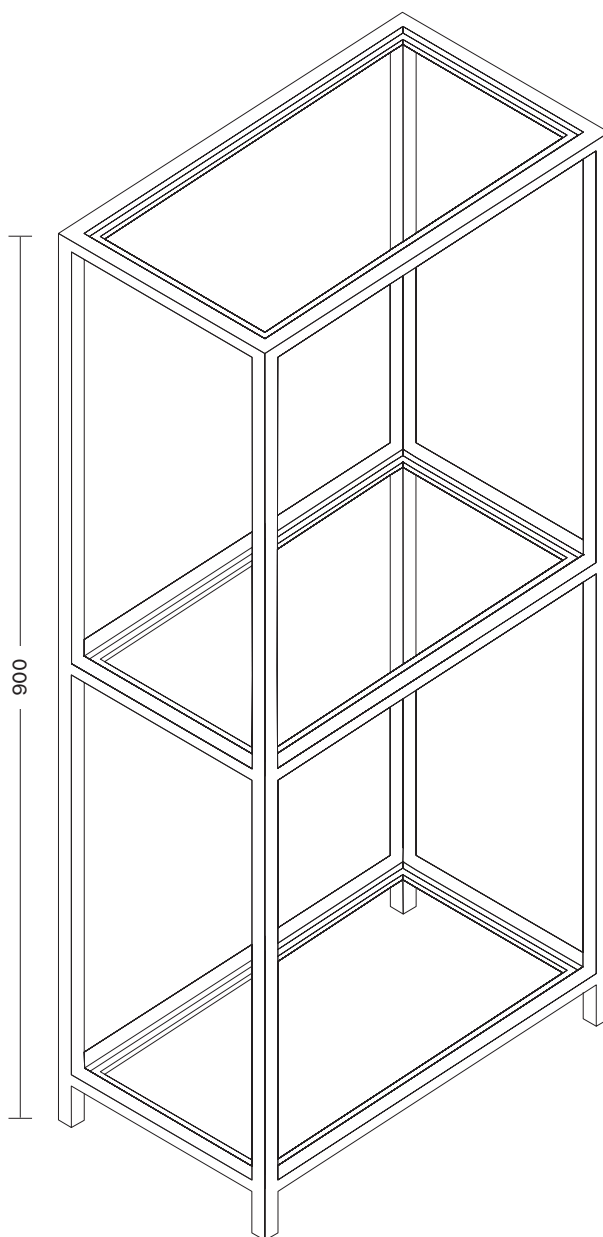

Category	Storage
Dimension	W500 × D300 × H900 mm
Material	Steel, glass
Color	
Year	2020
Price	500,000 KRW

Front

Top

Perspective