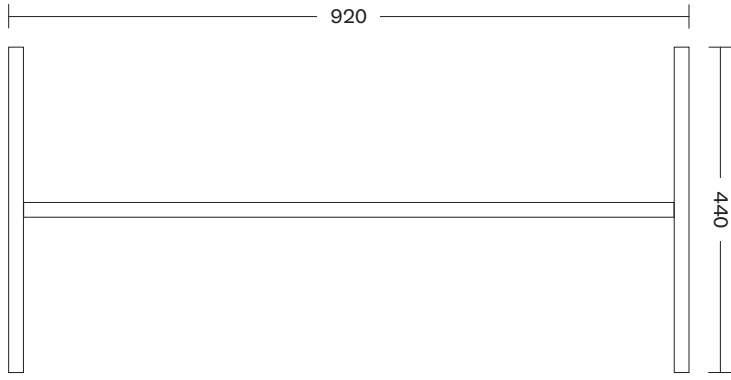

Category	Storage
Dimension	W920 × D440 × H1650 mm
Material	Steel
Color	
Year	2020
Price	350,000 KRW

Top

Side

Perspective