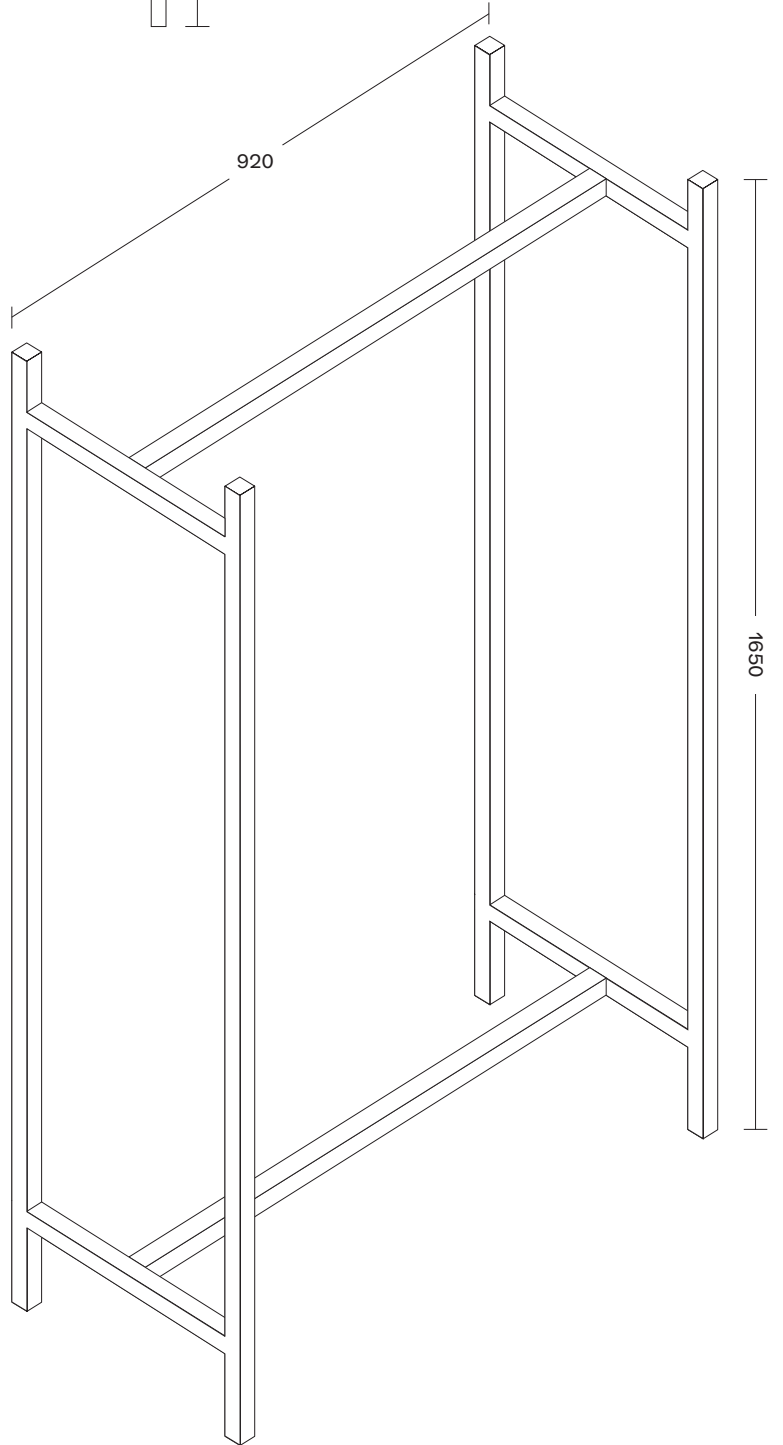

Category	Storage
Dimension	W920 × D440 × H1650 mm
Material	Steel
Color	
Year	2020
Price	350,000 KRW

Top

Side

Perspective