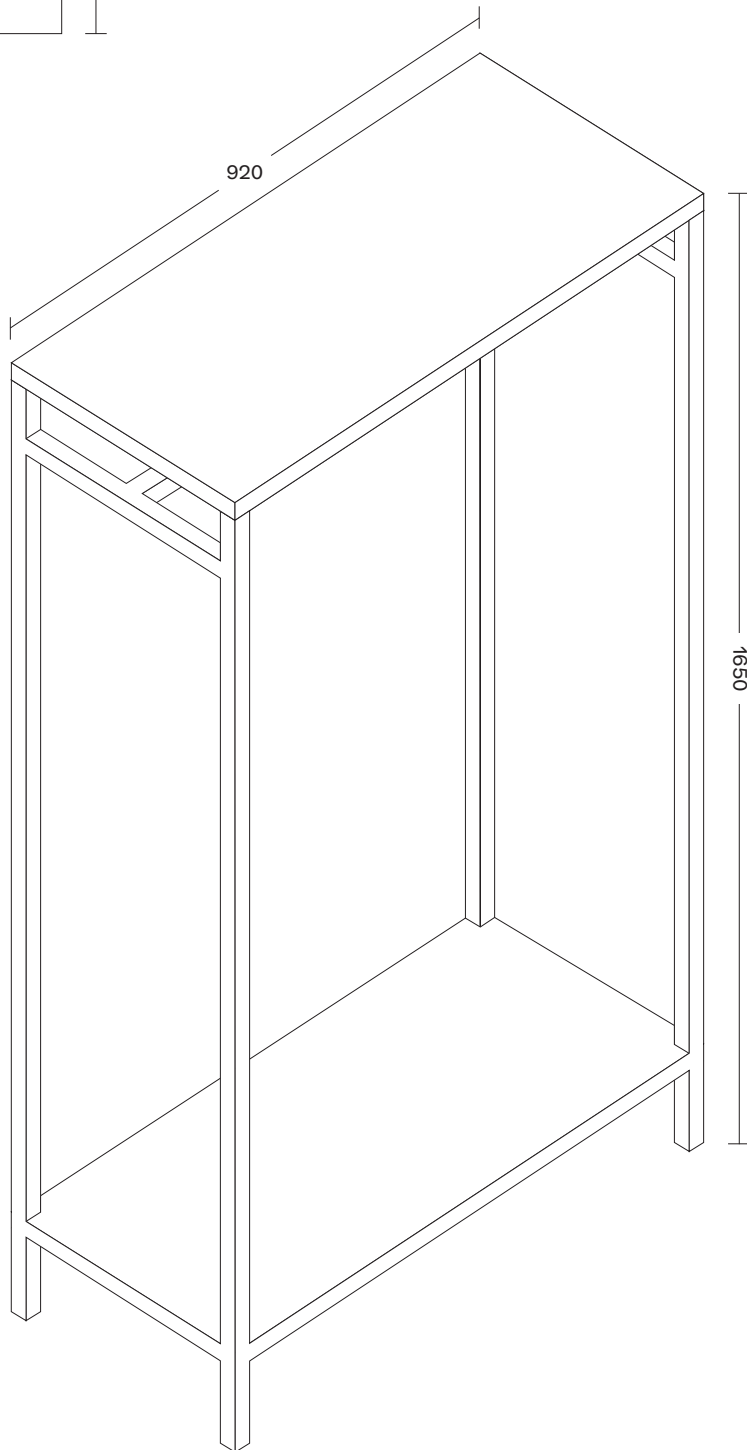

Category	Storage
Dimension	W920 × D440 × H1650 mm
Material	Steel
Color	
Year	2020
Price	450,000 KRW

Top

Side

Perspective