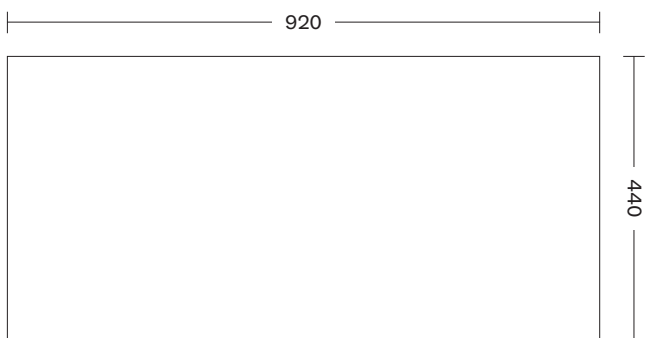

Category	Storage
Dimension	W920 × D440 × H1650 mm
Material	Steel
Color	
Year	2020
Price	450,000 KRW

Top

Side

Perspective