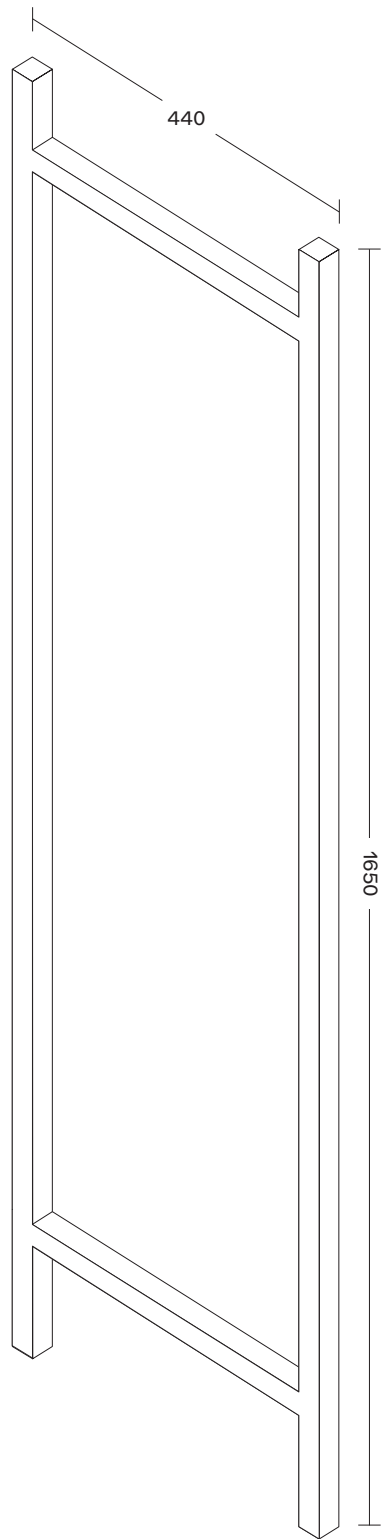

Category	Storage
Dimension	W440 × H1650 mm
Material	Steel
Color	
Year	2020
Price	250,000 KRW

Top

Perspective

Side