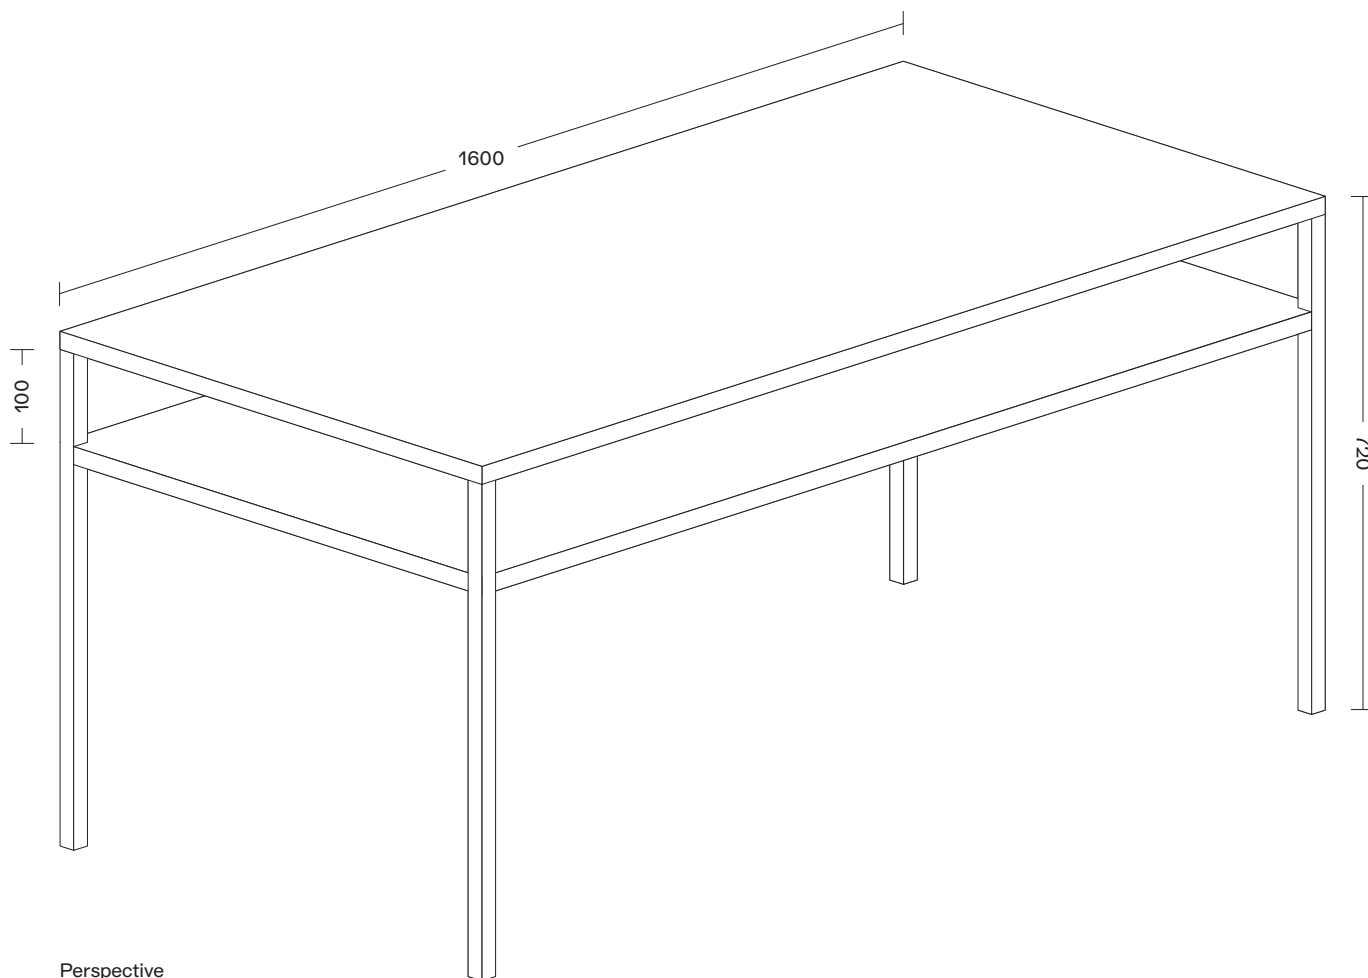

Category	Table
Dimension	W1600 × D800 × H720 mm
Material	Steel
Color	
Year	2021
Price	1,210,000 KRW

Side

Top

Perspective