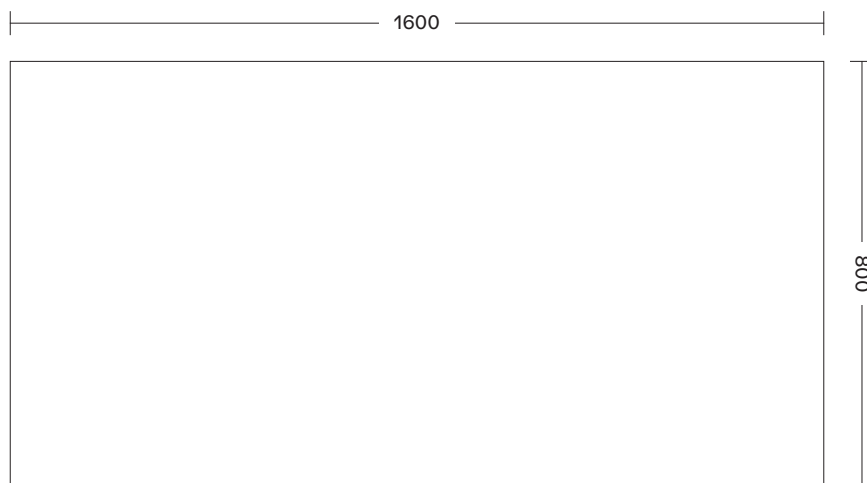

Category	Table
Dimension	W1600 × D800 × H720 mm
Material	Steel
Color	
Year	2021
Price	1,210,000 KRW

Side

Top

Perspective