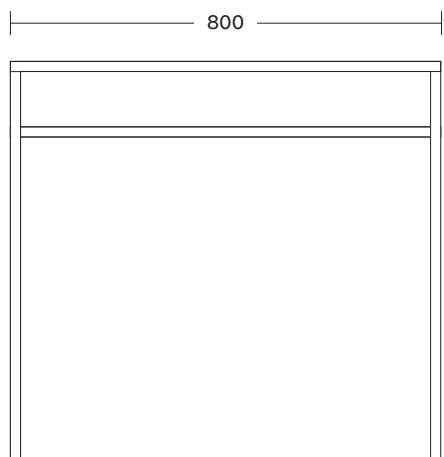

Category	Table
Dimension	W1600 × D800 × H720 mm
Material	Steel
Color	
Year	2021
Price	1,210,000 KRW

Side

Top

Perspective