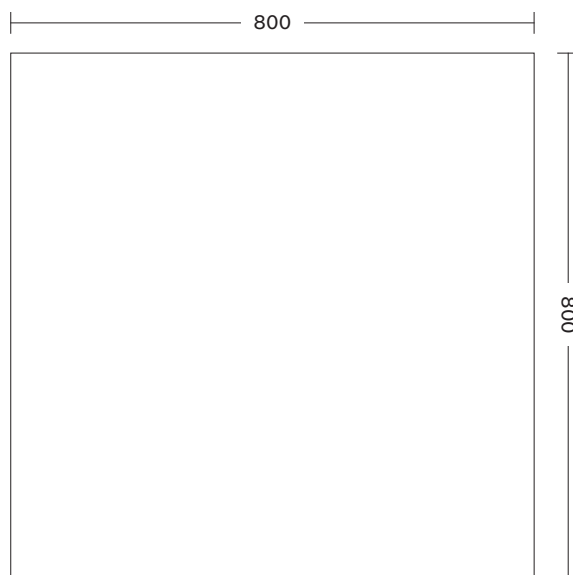

Category	Table
Dimension	W800 × D800 × H720 mm
Material	Steel
Color	
Year	2021
Price	770,000 KRW

Front

Top

Perspective