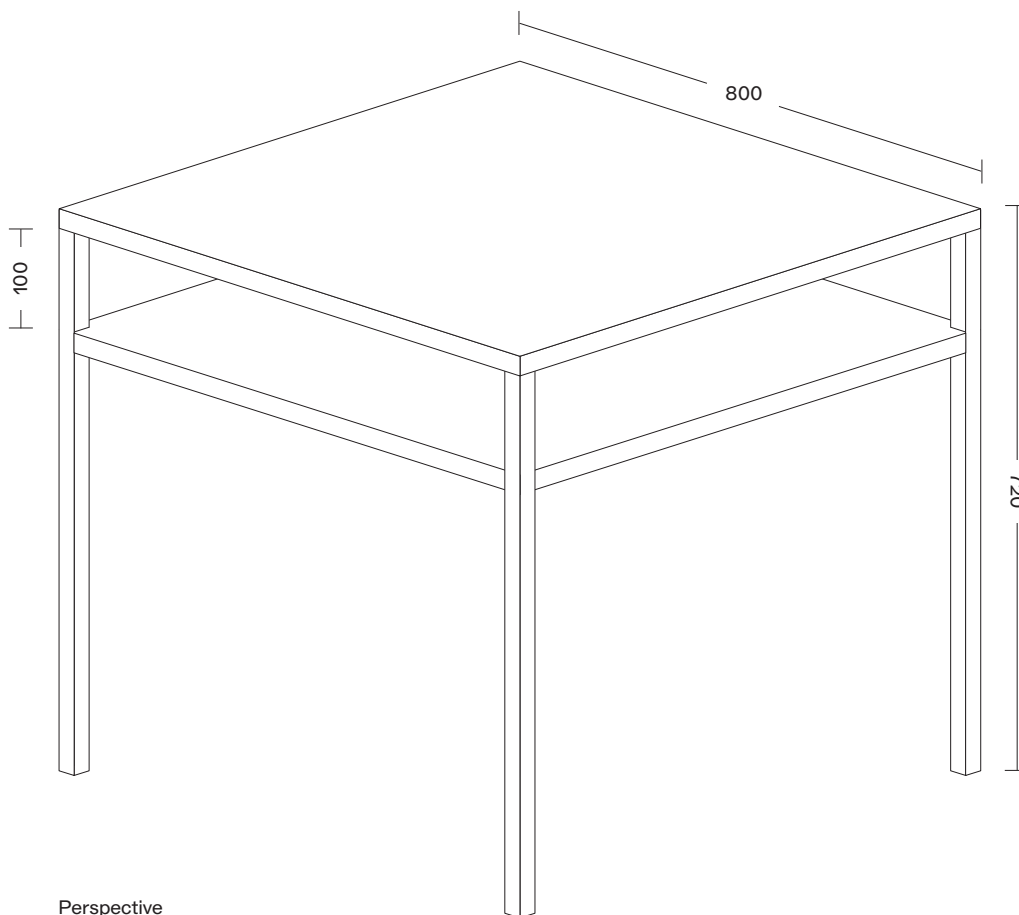

Category	Table
Dimension	W800 × D800 × H720 mm
Material	Steel
Color	
Year	2021
Price	770,000 KRW

Front

Top

Perspective