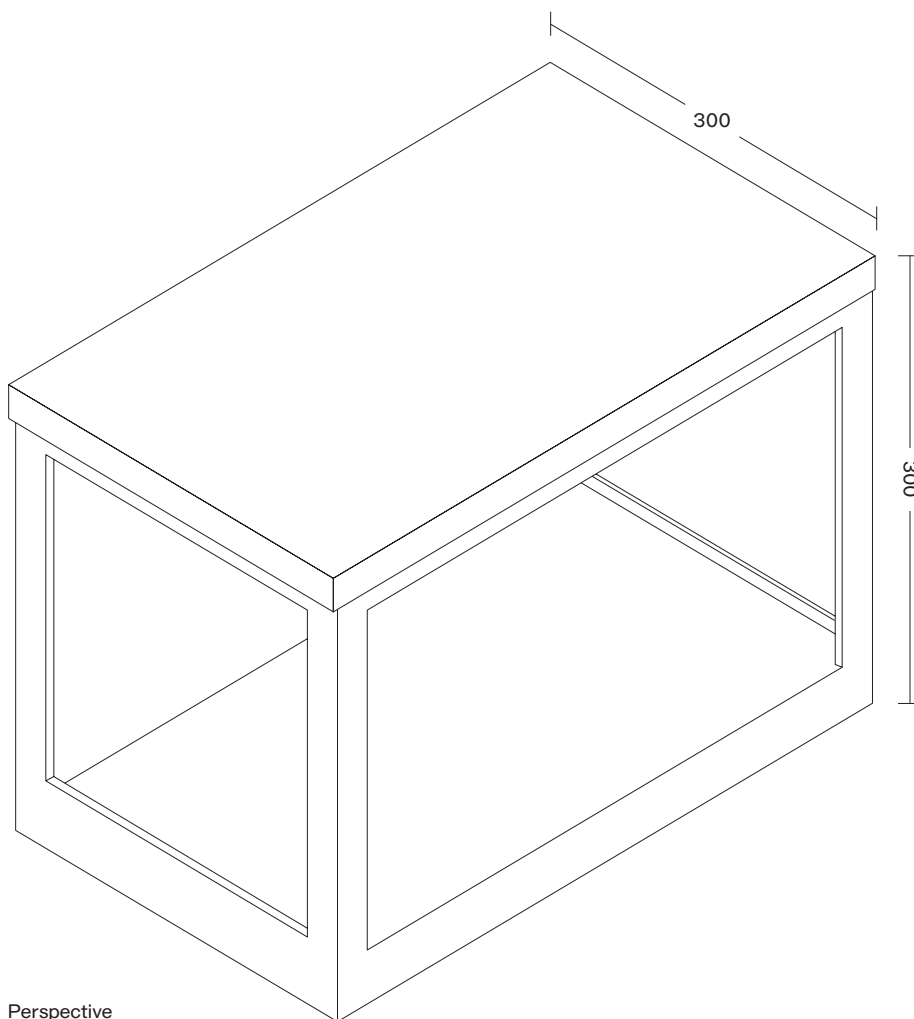

Category	Storage
Dimension	W500 × D300 × H300 mm
Material	Steel, glass
Color	
Year	2021
Price	660,000 KRW

Front

Side

Perspective