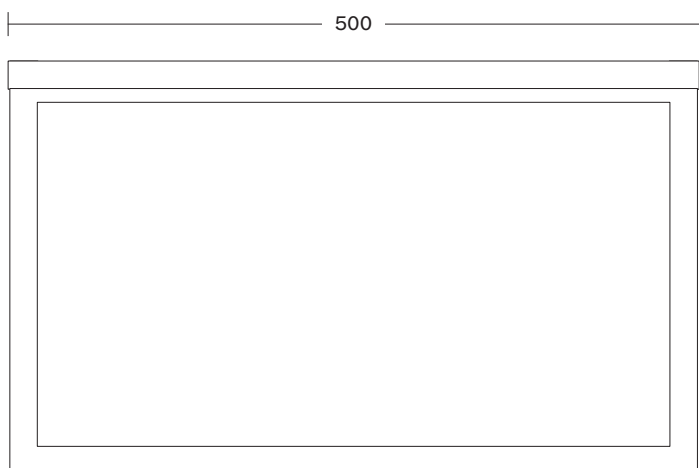

Category	Storage
Dimension	W500 × D300 × H300 mm
Material	Steel, glass
Color	
Year	2021
Price	660,000 KRW

Front

Side

Perspective