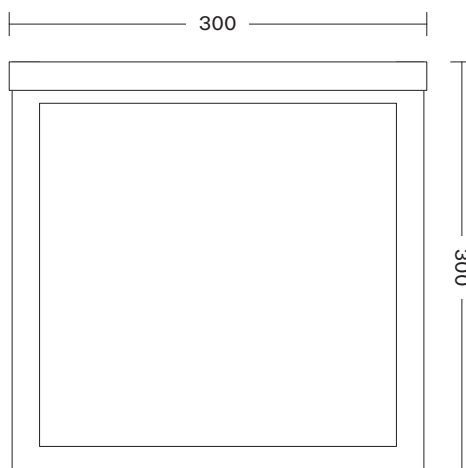

Category	Storage
Dimension	W500 × D300 × H300 mm
Material	Steel, glass
Color	
Year	2021
Price	660,000 KRW

Front

Side

Perspective