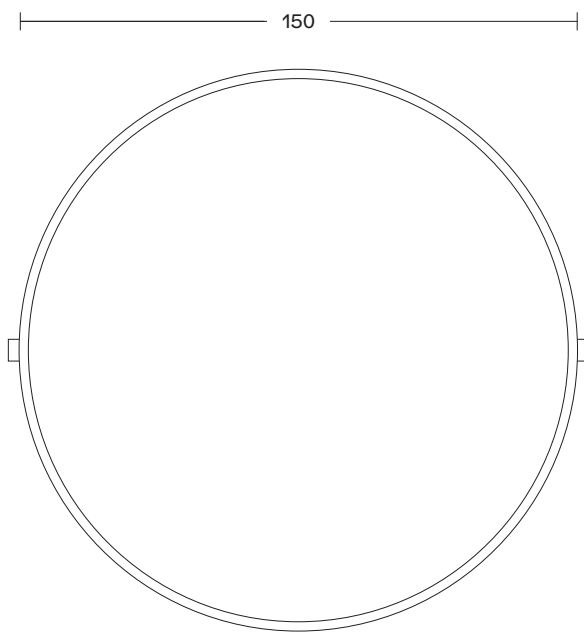

Category	Lighting
Dimension	D150 × H150 mm
Material	Stainless steel, steel
Color	
Year	2020
Price	200,000 KRW

Top

Front

Perspective