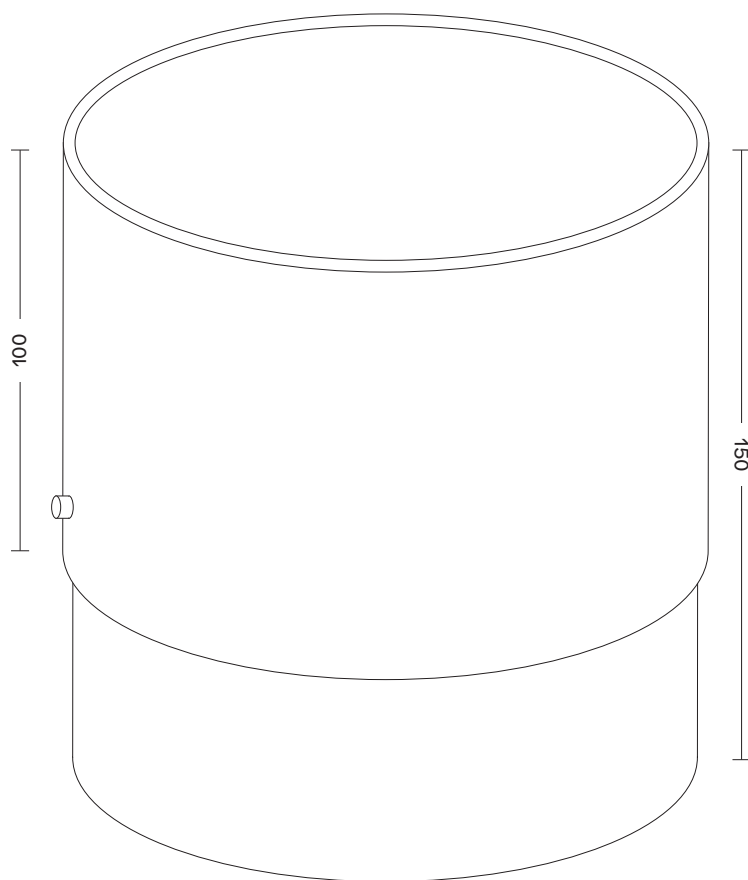

Category	Lighting
Dimension	D150 × H150 mm
Material	Stainless steel, steel
Color	
Year	2020
Price	200,000 KRW

Top

Front

Perspective